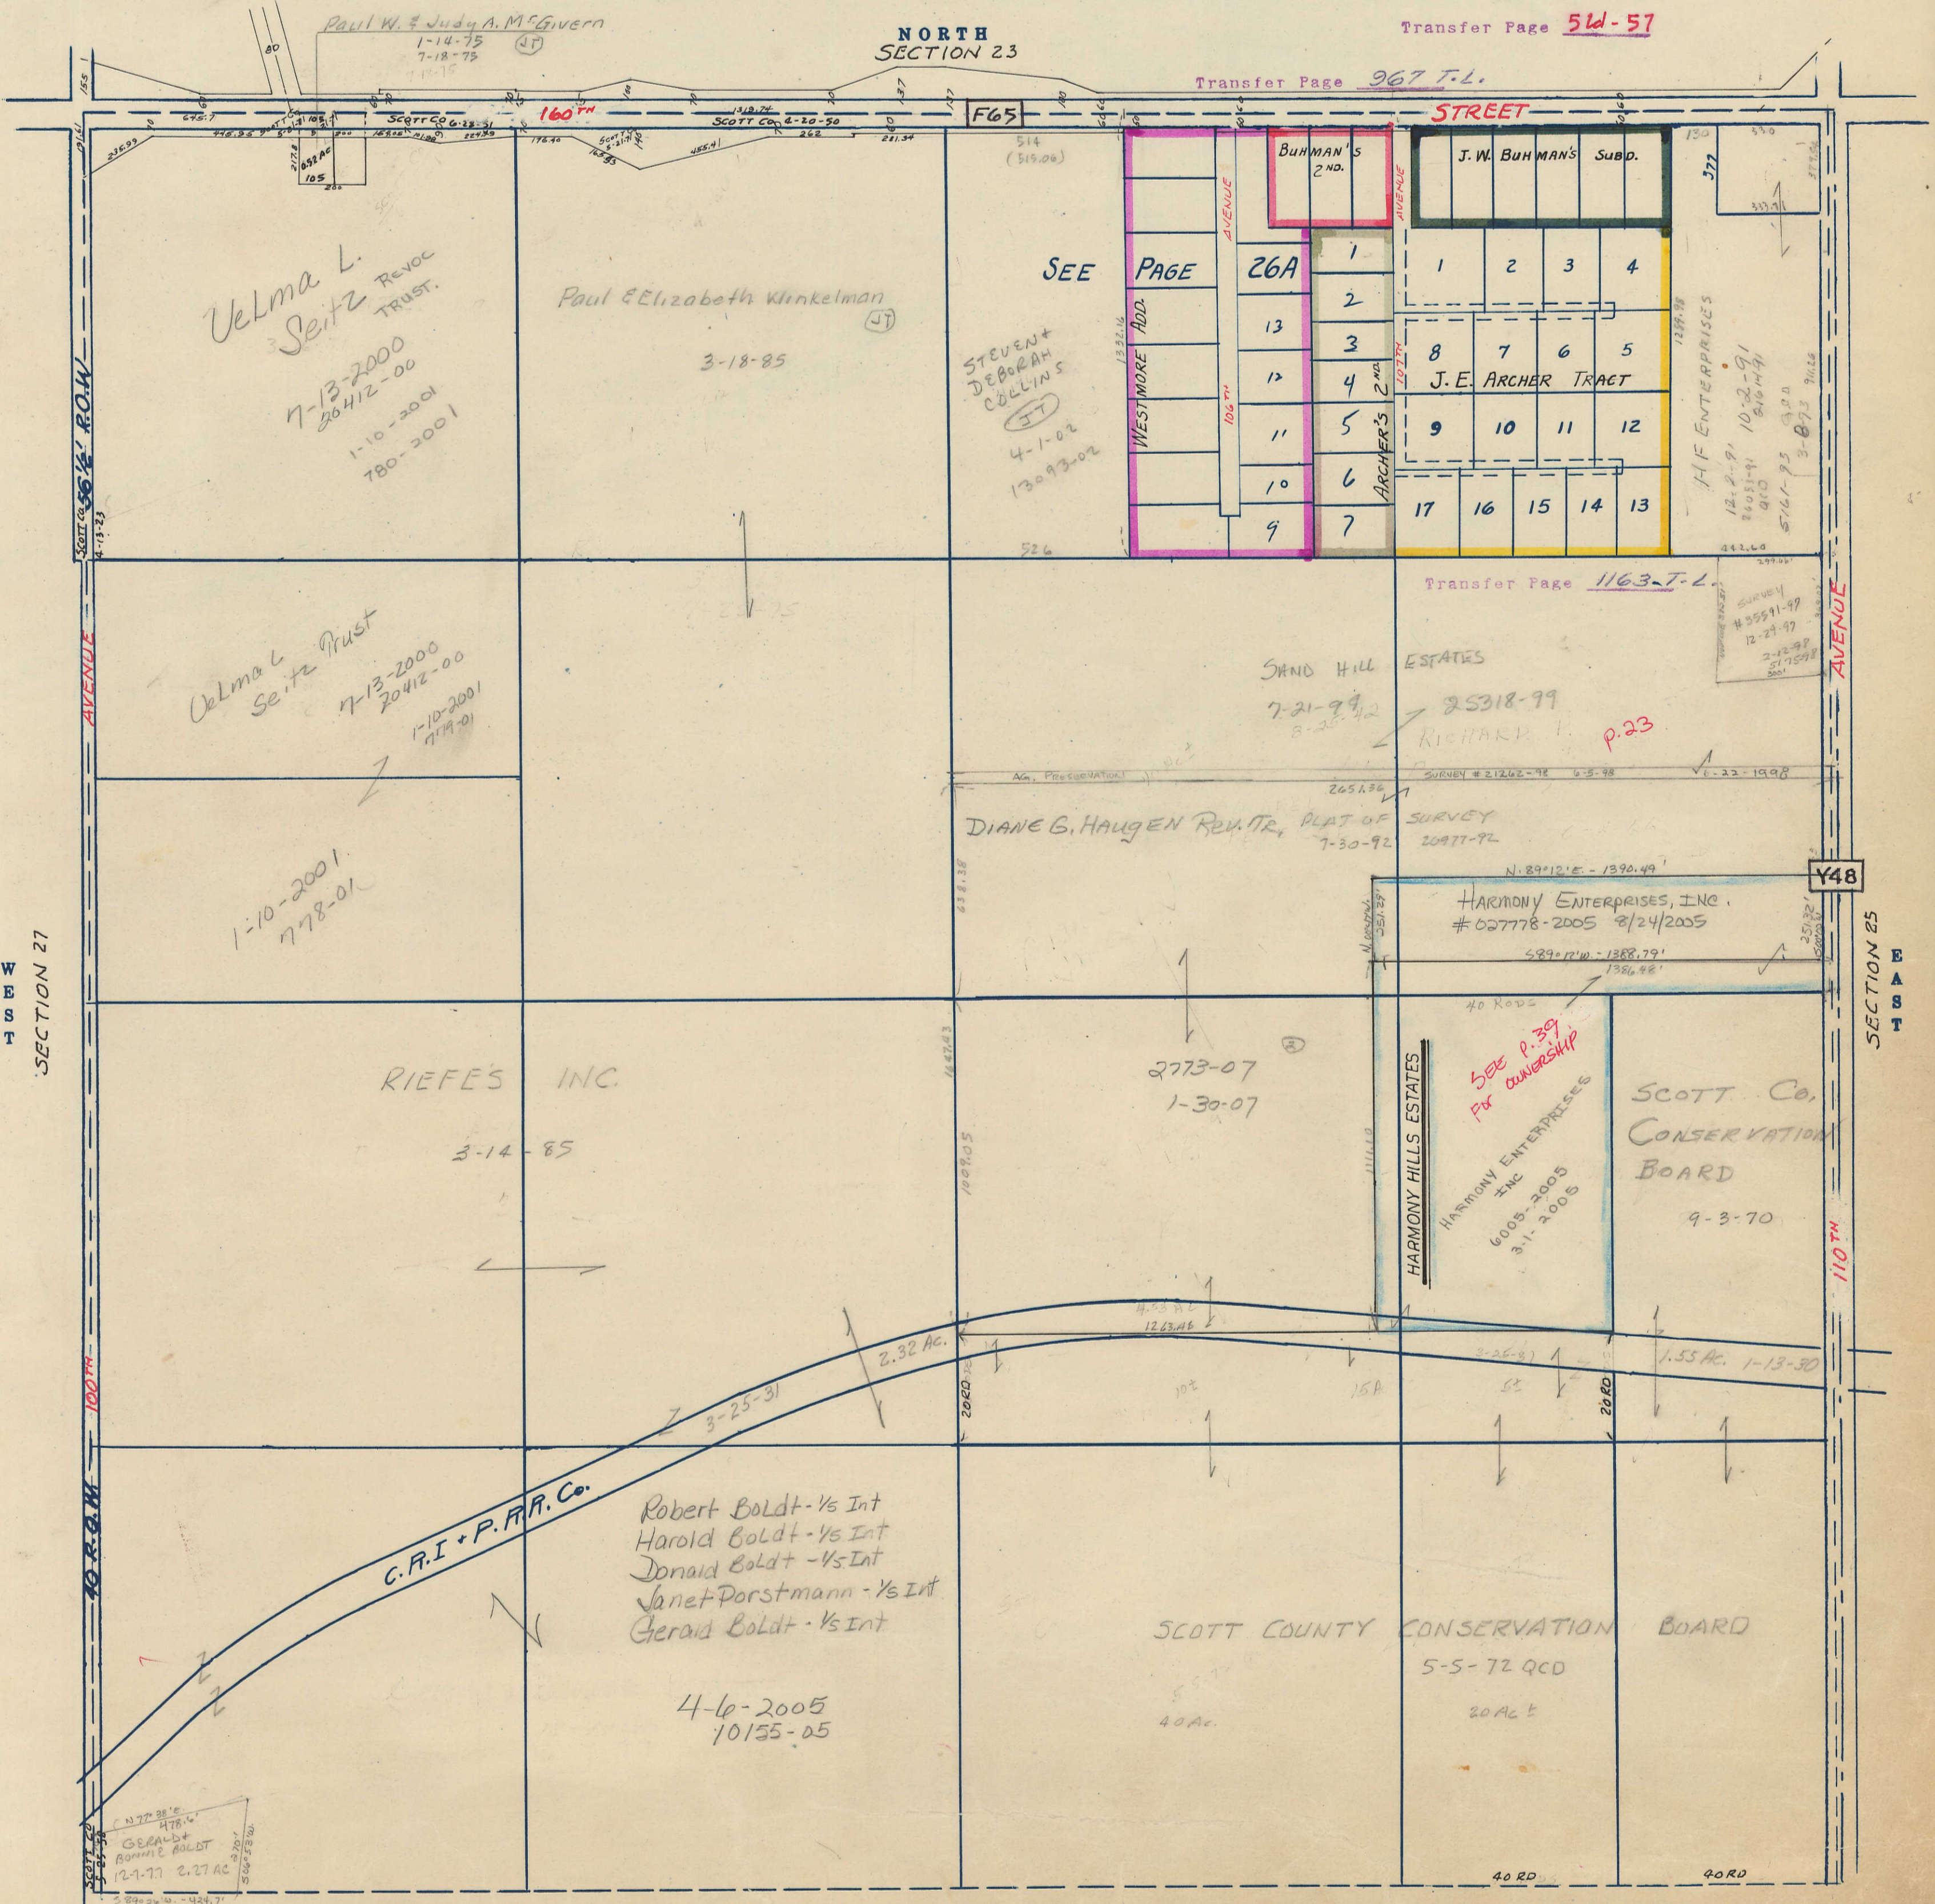

SECTION 26

Township 78-North; Range 2

EAST OF THE FIFTH PRINCIPAL MERIDIAN

SCOTT COUNTY, IOWA

BLUE GRASS TOWNSHIP

SCALE IN CHAINS

SCALE IN FEET

NORTH SECTION 23

Transfer Page 54-57

Transfer Page 967 T.L.

STREET

SEE PAGE

26A

Transfer Page 1163 T.L.

Y48

SECTION 27

SECTION 25

SECTION 35 SOUTH